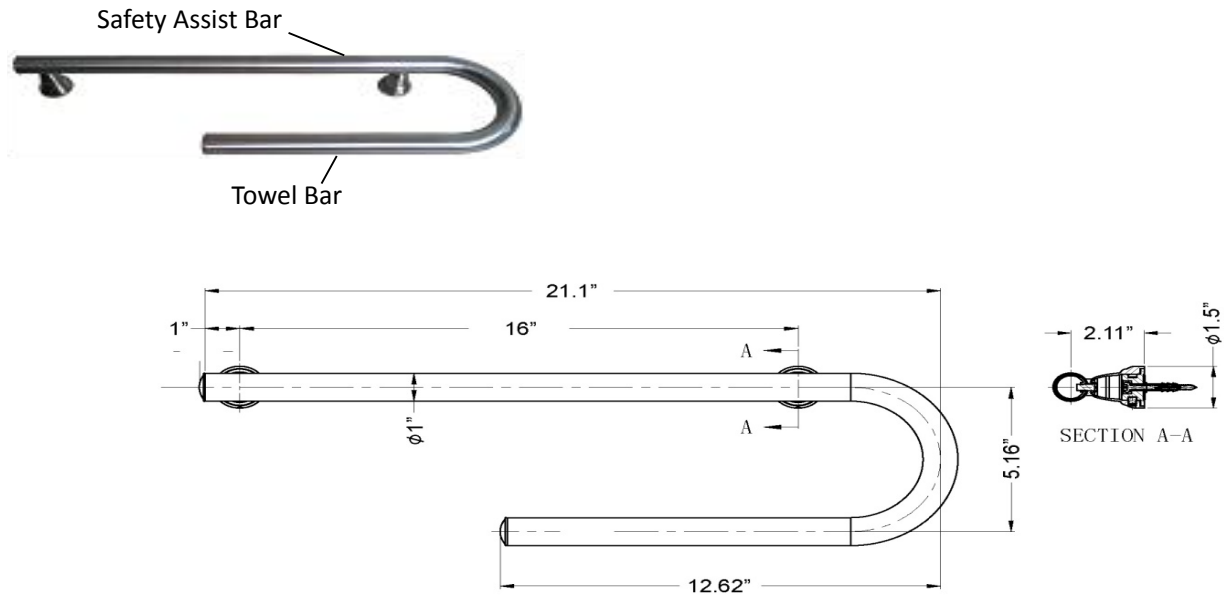

TECHNICAL DATA

MULTI-FUNCTION SAFETY ASSIST BAR WITH TOWEL BAR

Specifications :

- * Safety Bar ~ Material : #304 Stainless Steel Bar
 - ~ Finish : Polished
 - ~ Bar Diameter : 1"
- * Mounting Brackets ~ Material : Zinc alloy
 - ~ Finish : Chrome / SN - by Electro-plating
- * 1-1/2 In. Wall Clearance
- * #10 x 2" Stainless Steel Mounting Screws x 2pcs (Included)
- * ADA Compliant
- * Weight Capacity for Upper Safety Bar : 375 lbs